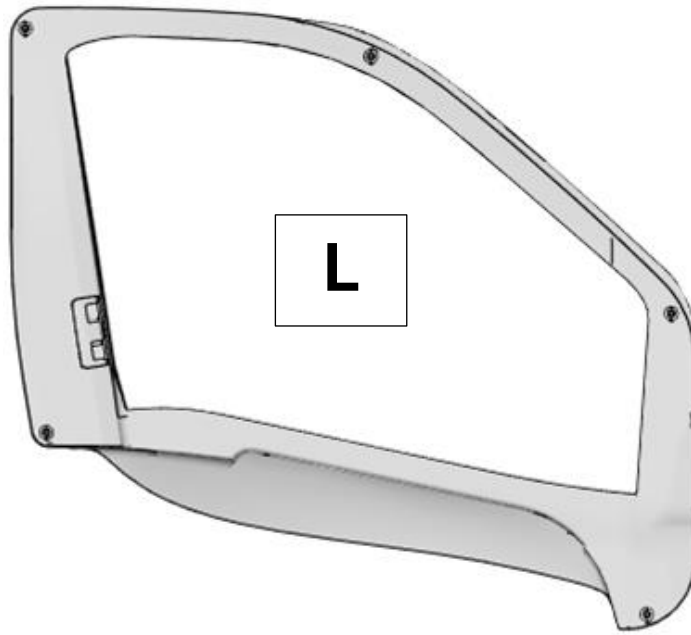

BOX CONTENTS