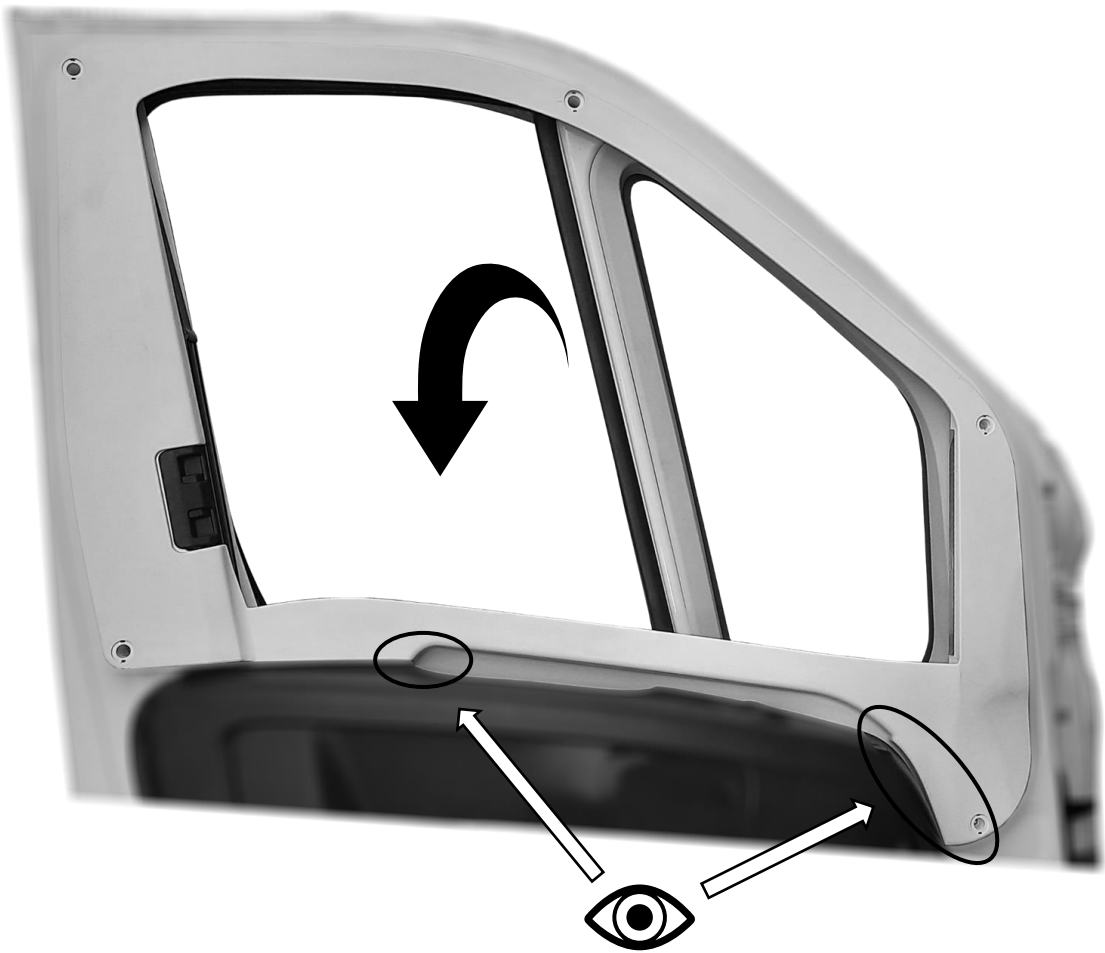

1

Check also with the door closed