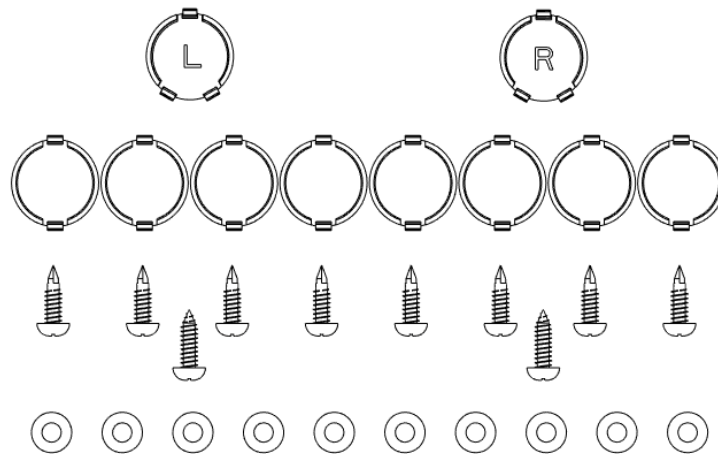

BOX CONTENTS